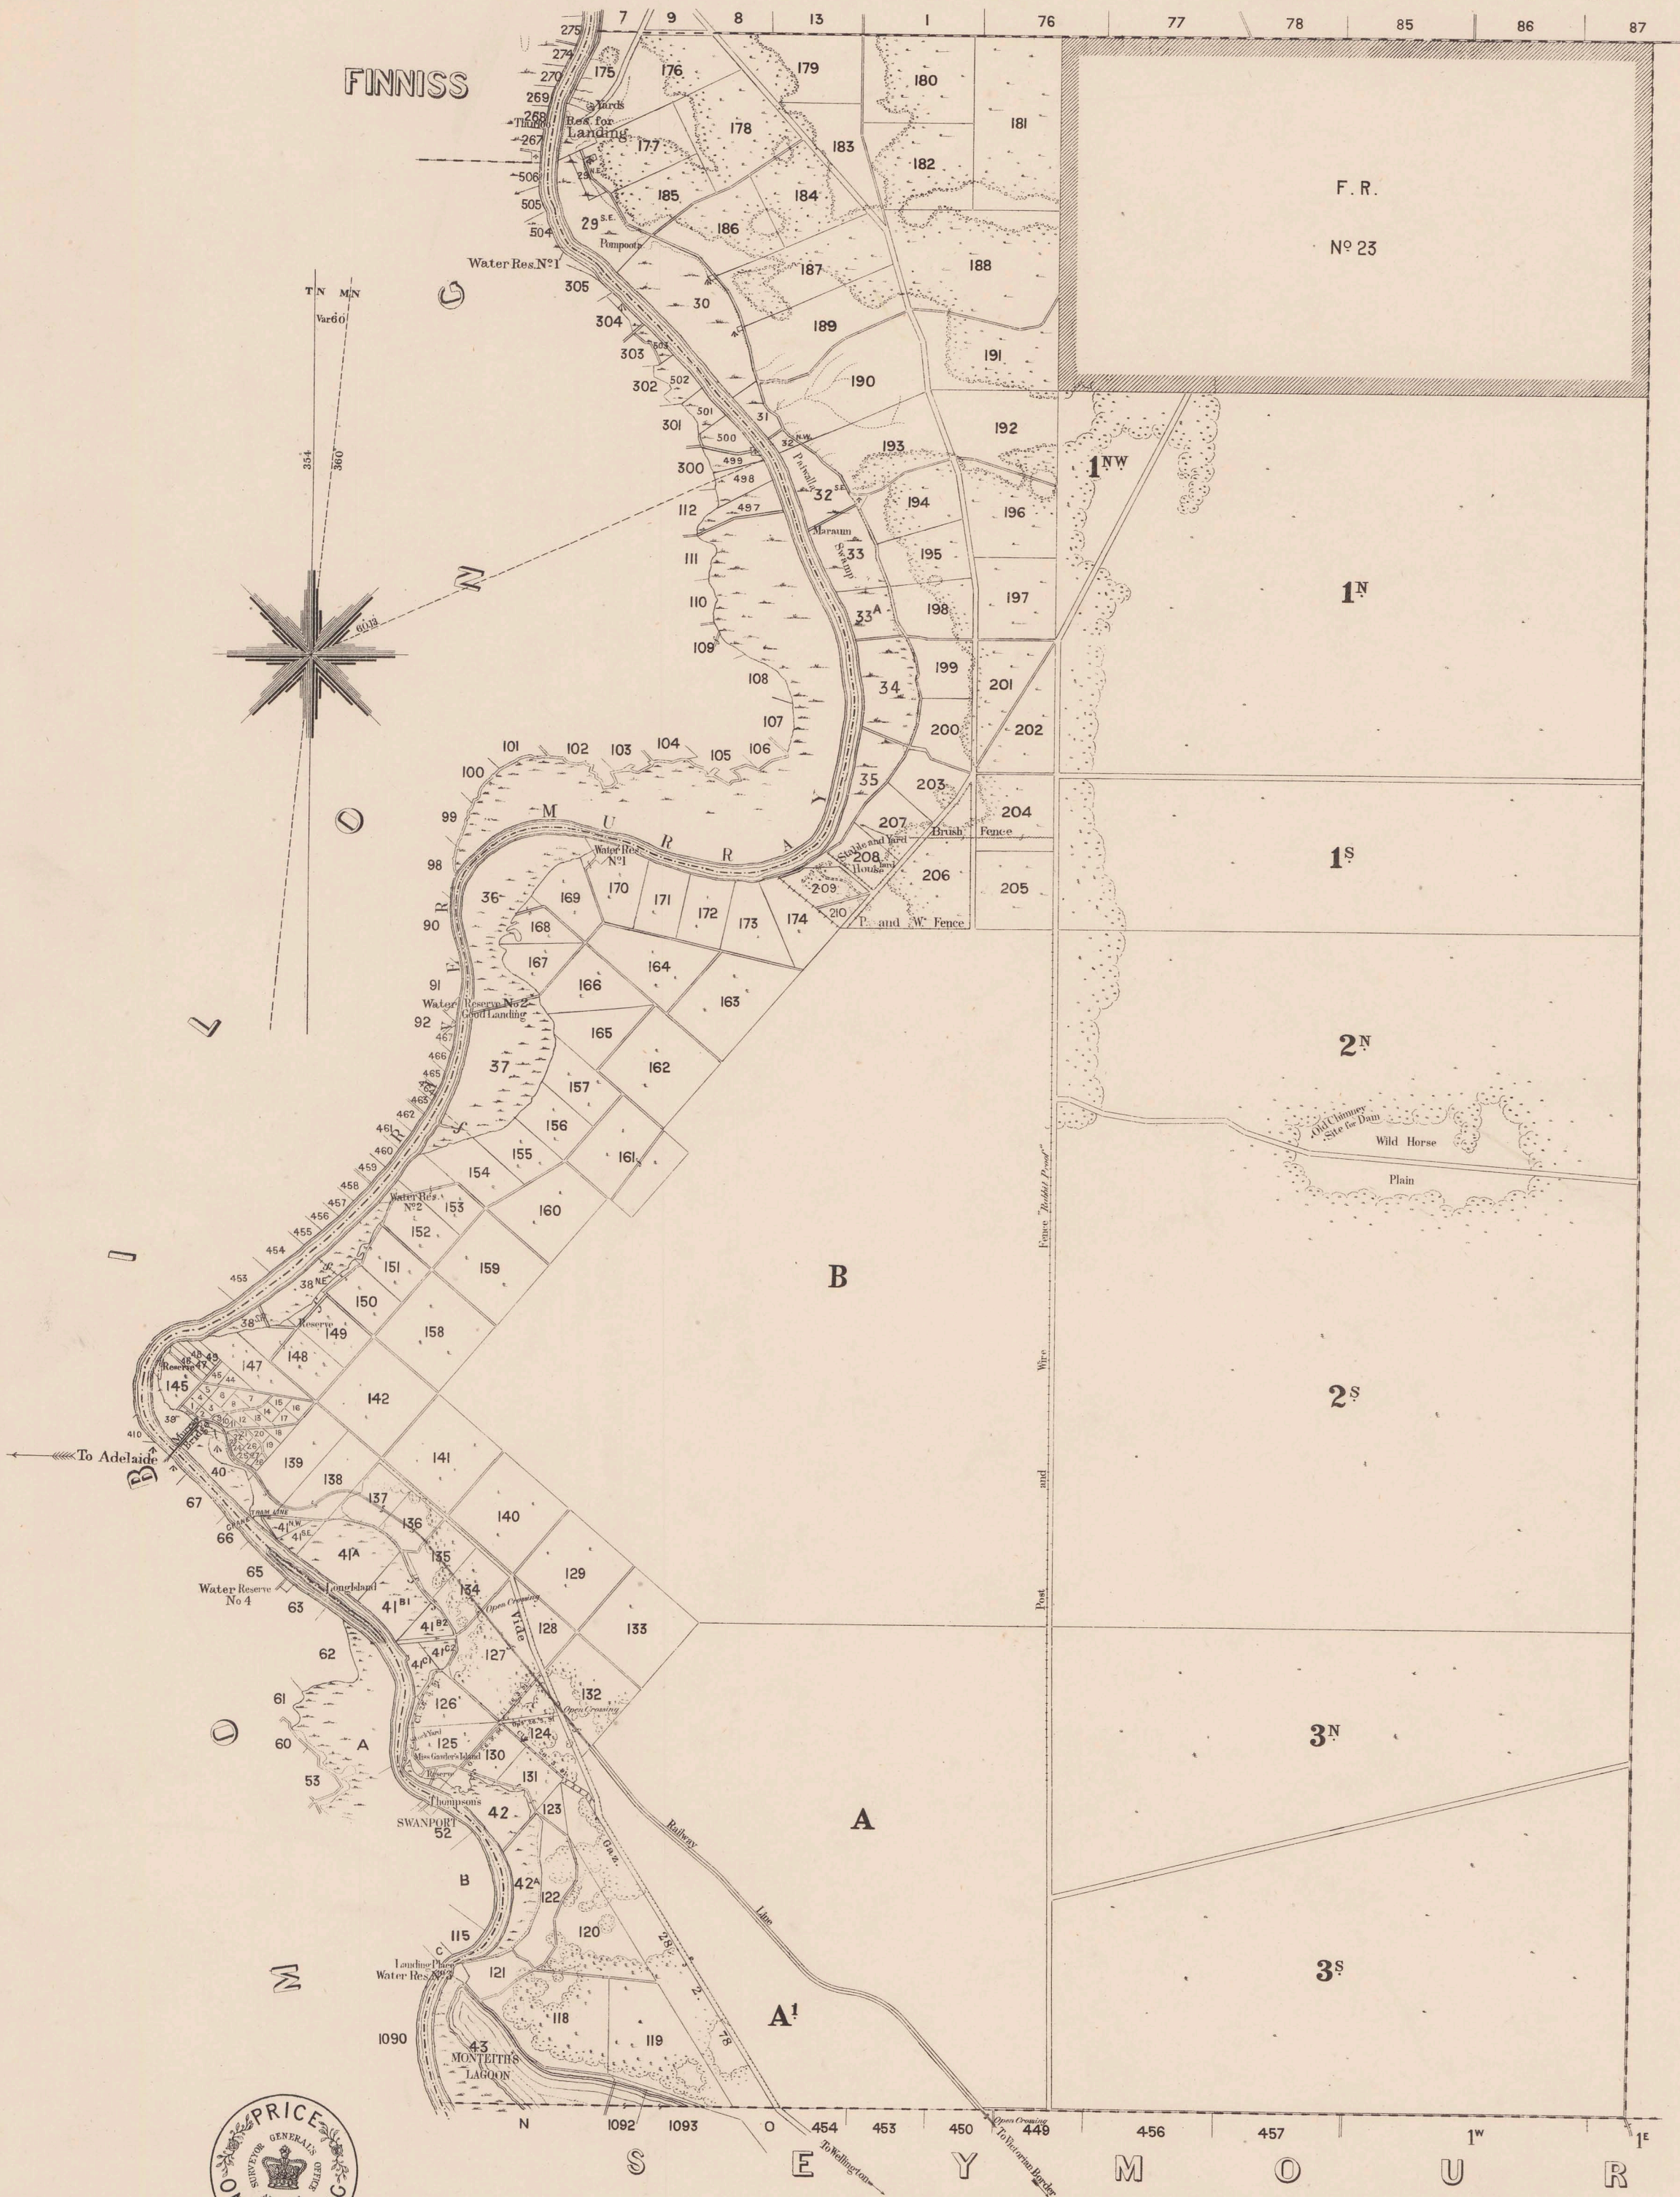

Arranged under Burgoyne. See reverse side.

BURDETT

Y O U N G H U S B A N D

SCALE
Chains 80 70 60 50 40 30 20 10 0 80
Miles
SURVEYOR GENERAL'S OFFICE, ADELAIDE. A. Vaughan, Photolithographer
JUNE 1896

FOR HISTORICAL
USE ONLY