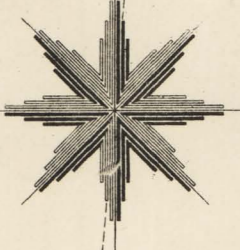

D. C. HAWKER (PORTION OF) BARNDIOOTA

Outside District Councils

Outside District Councils

T.N. 334
A.M. 360
M.N. 360

SCALE
Chains 80 70 60 50 40 30 20 10 0
MILE 1 2 3 4 5
160 Chains
2 MILES

Note: Fences shown thus ———
Main Roads ———
District Council Dist's ———
Adjoining Dist. Councils ——— Outside DC's