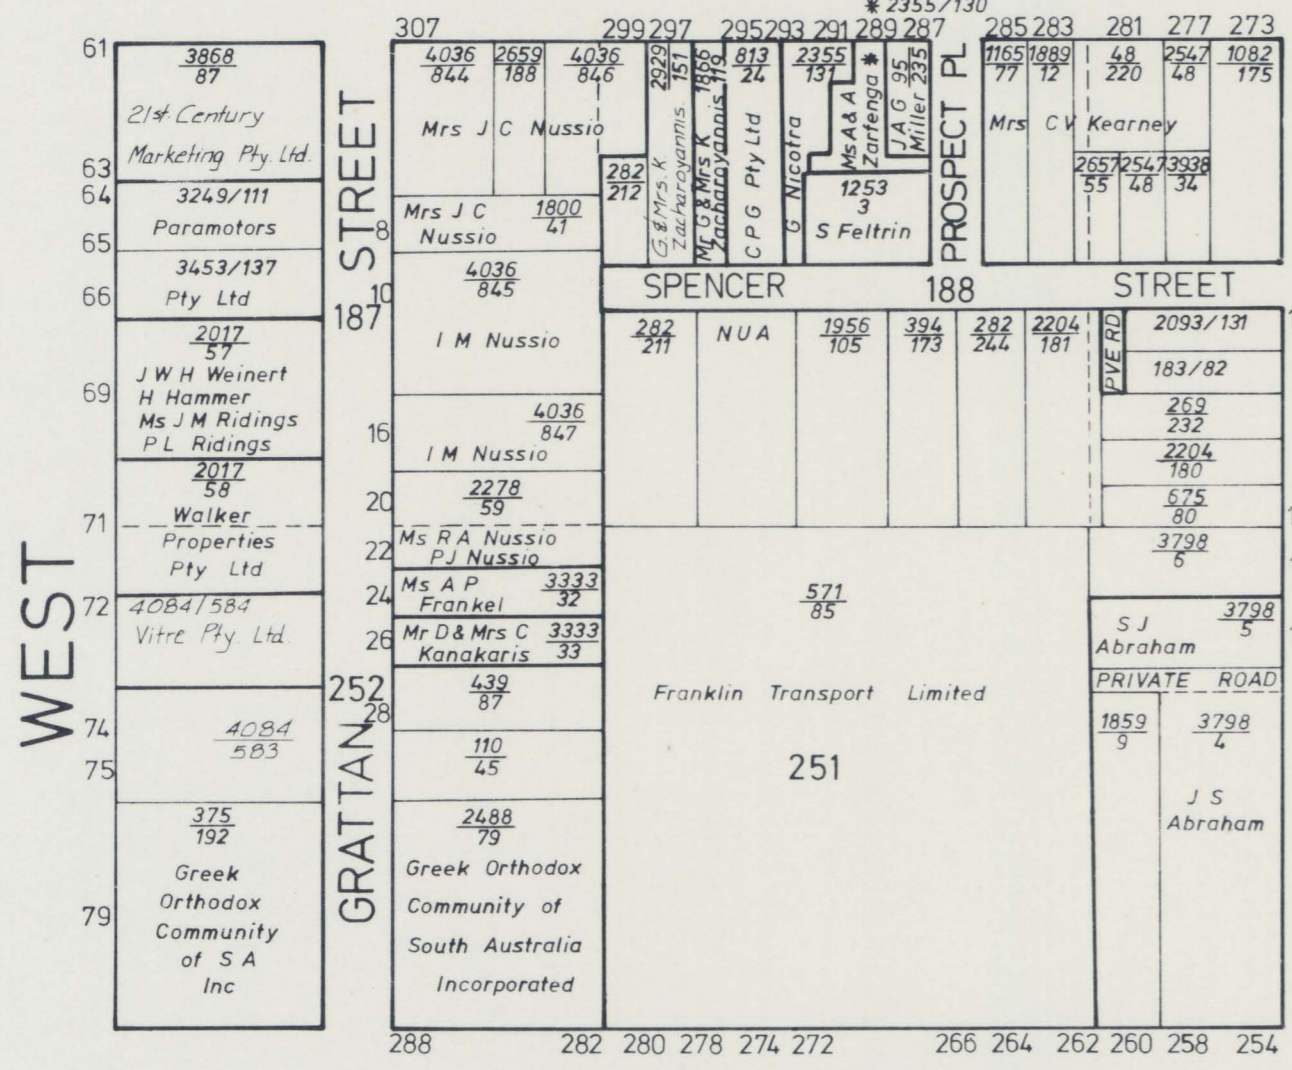

The Corporation of the City of Adelaide does not warrant that the areas, measurements and sitings specified or appearing on this Plan are a true and accurate record and the Corporation accepts no responsibility to persons relying or acting on the accuracy of anything contained in this Plan to their detriment.

CURRIE STREET

STREET

WAYMOUTH STREET

STREET

FRANKLIN STREET

STREET

CITY OF ADELAIDE

PROPERTY OWNERSHIP

SCALE - 1:1000

CITY PLANNER'S DEPT.