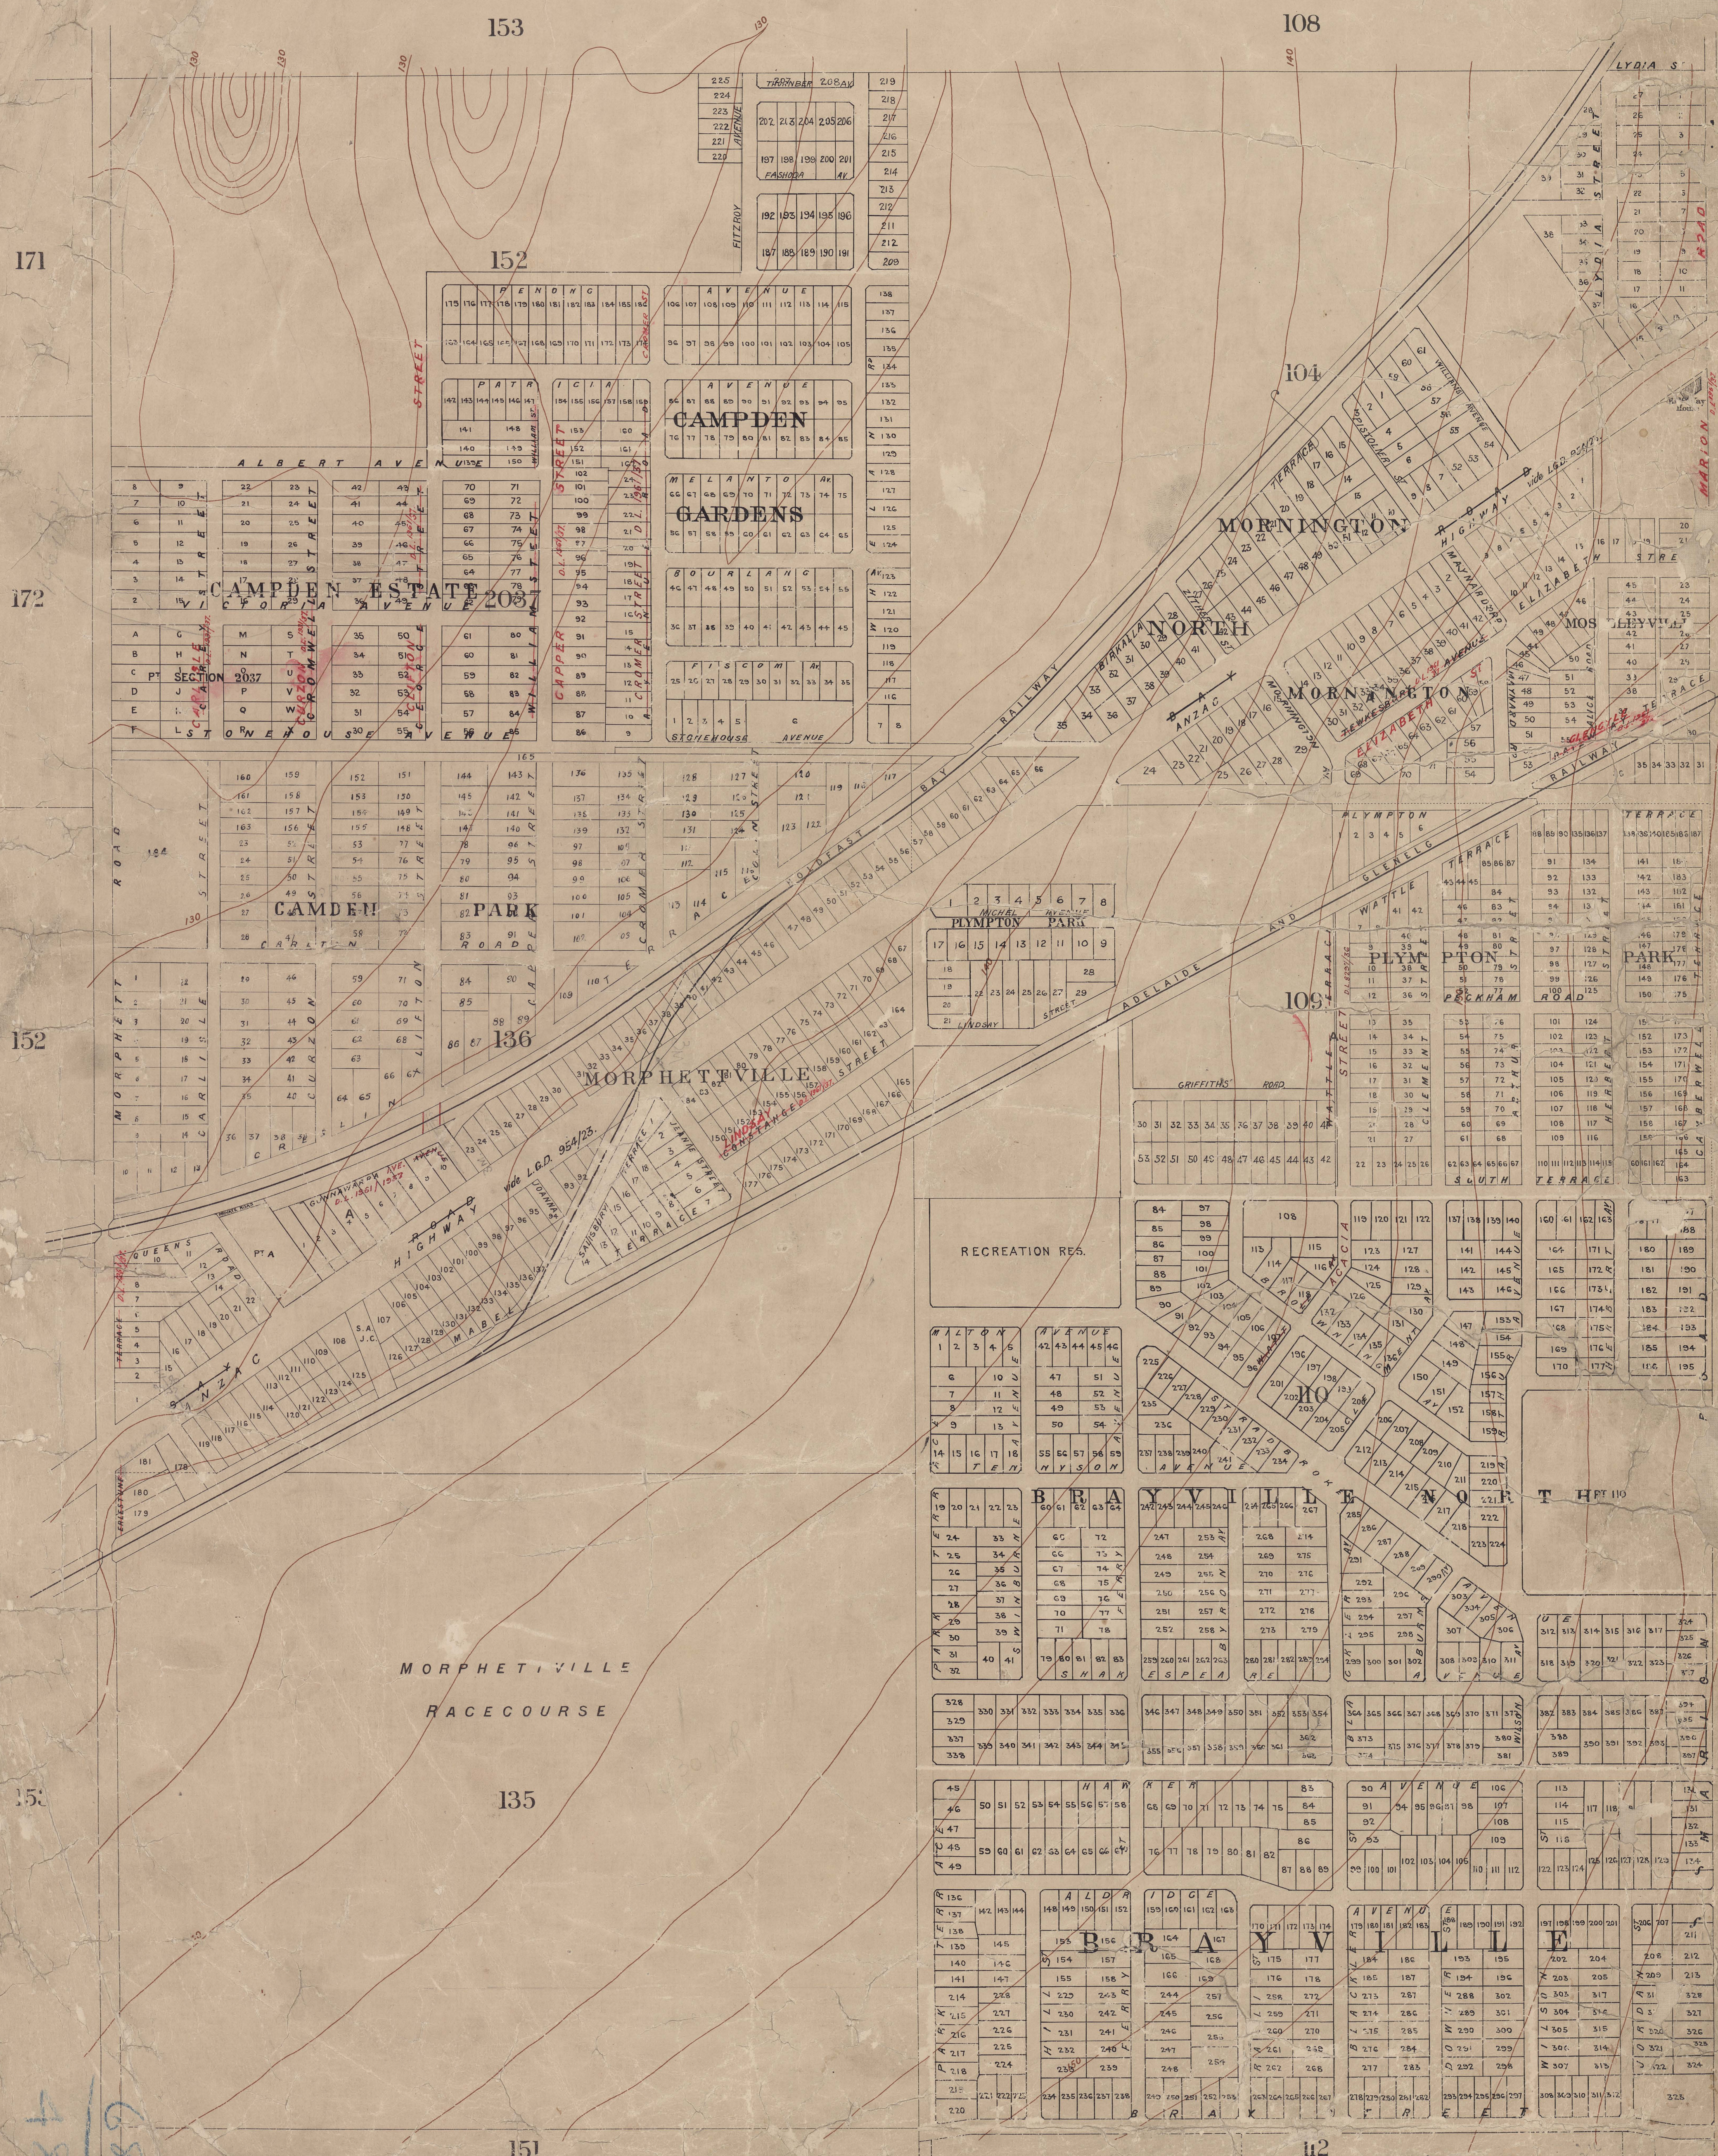

68
48

ADELAIDE WATER

EDWARDSTOWN, PLYMPTON

Scale—4 chains to 1 inch

See plans in Planes 106

80/1
80