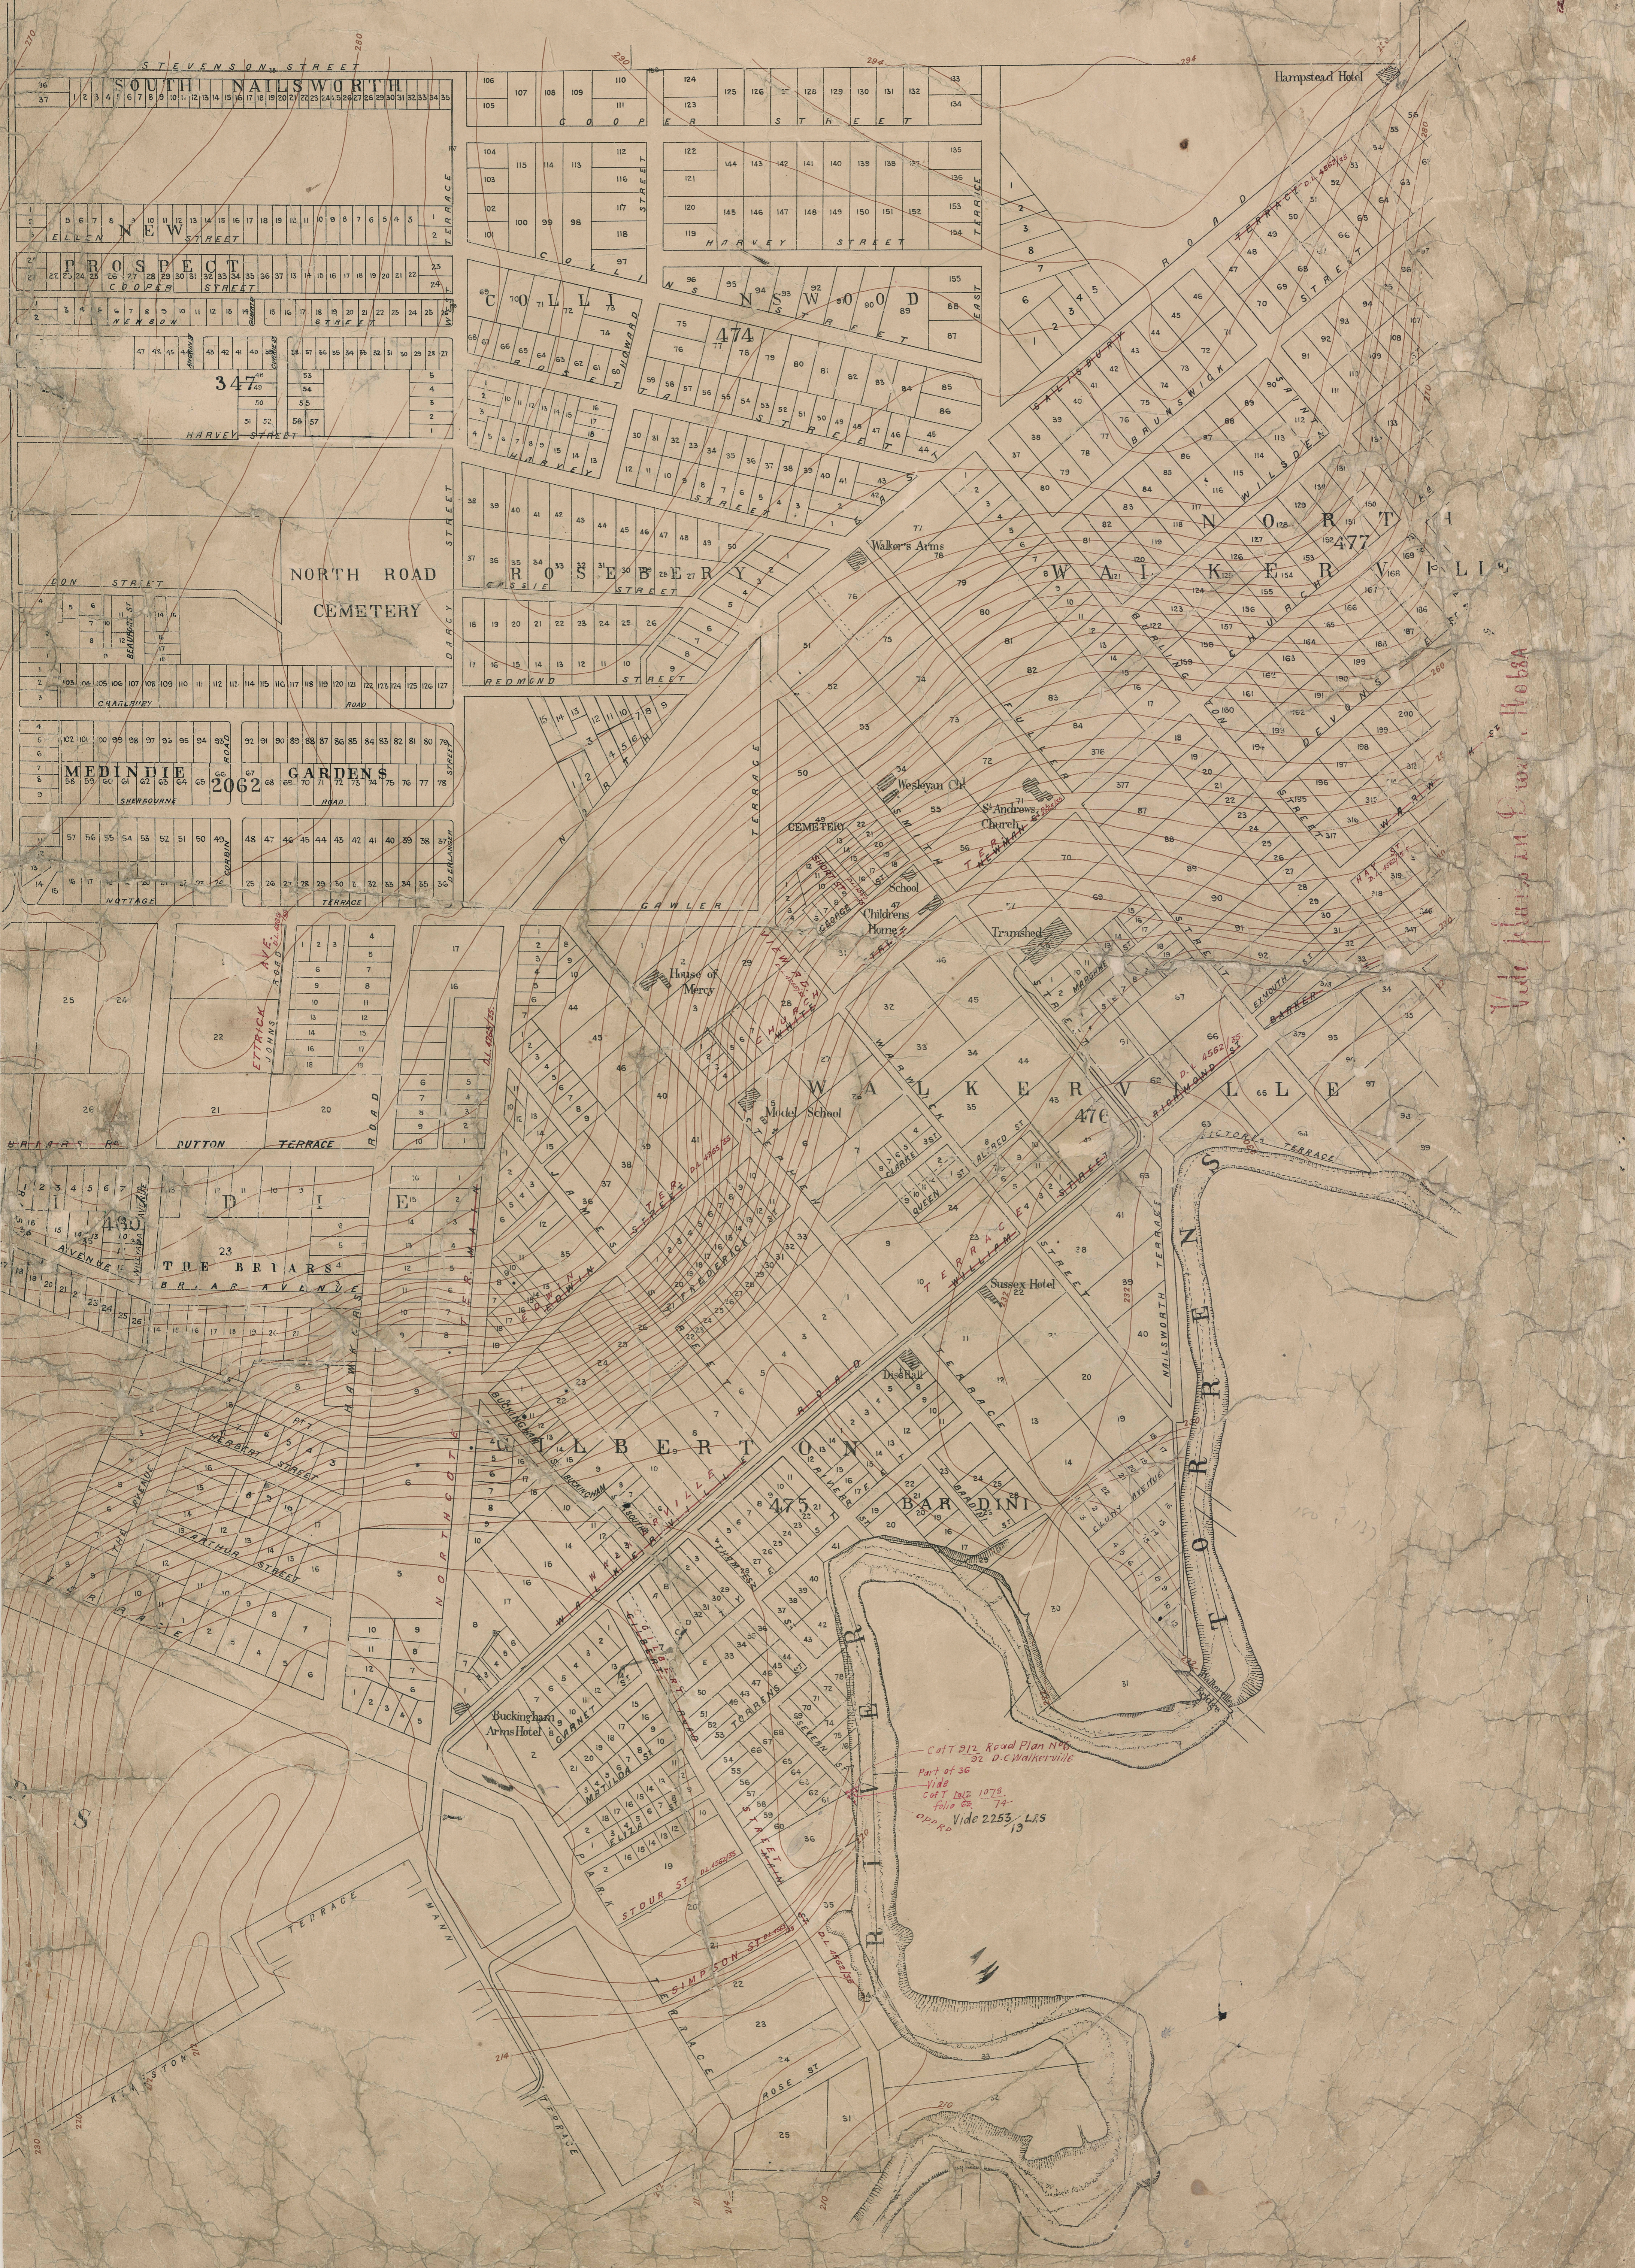

DISTRICT  
MEDINDIE, PROSPECT, &c.

Copyright under Act 95 of 1878.

346

327

390

Handwritten red text on the right edge of the map, possibly a reference or note.

Colt 212 Road Plan No. 32 D.C. Walkerville  
Part of 36  
Vide Colt 1812 1078  
folio 82  
Vide 2253 LIS