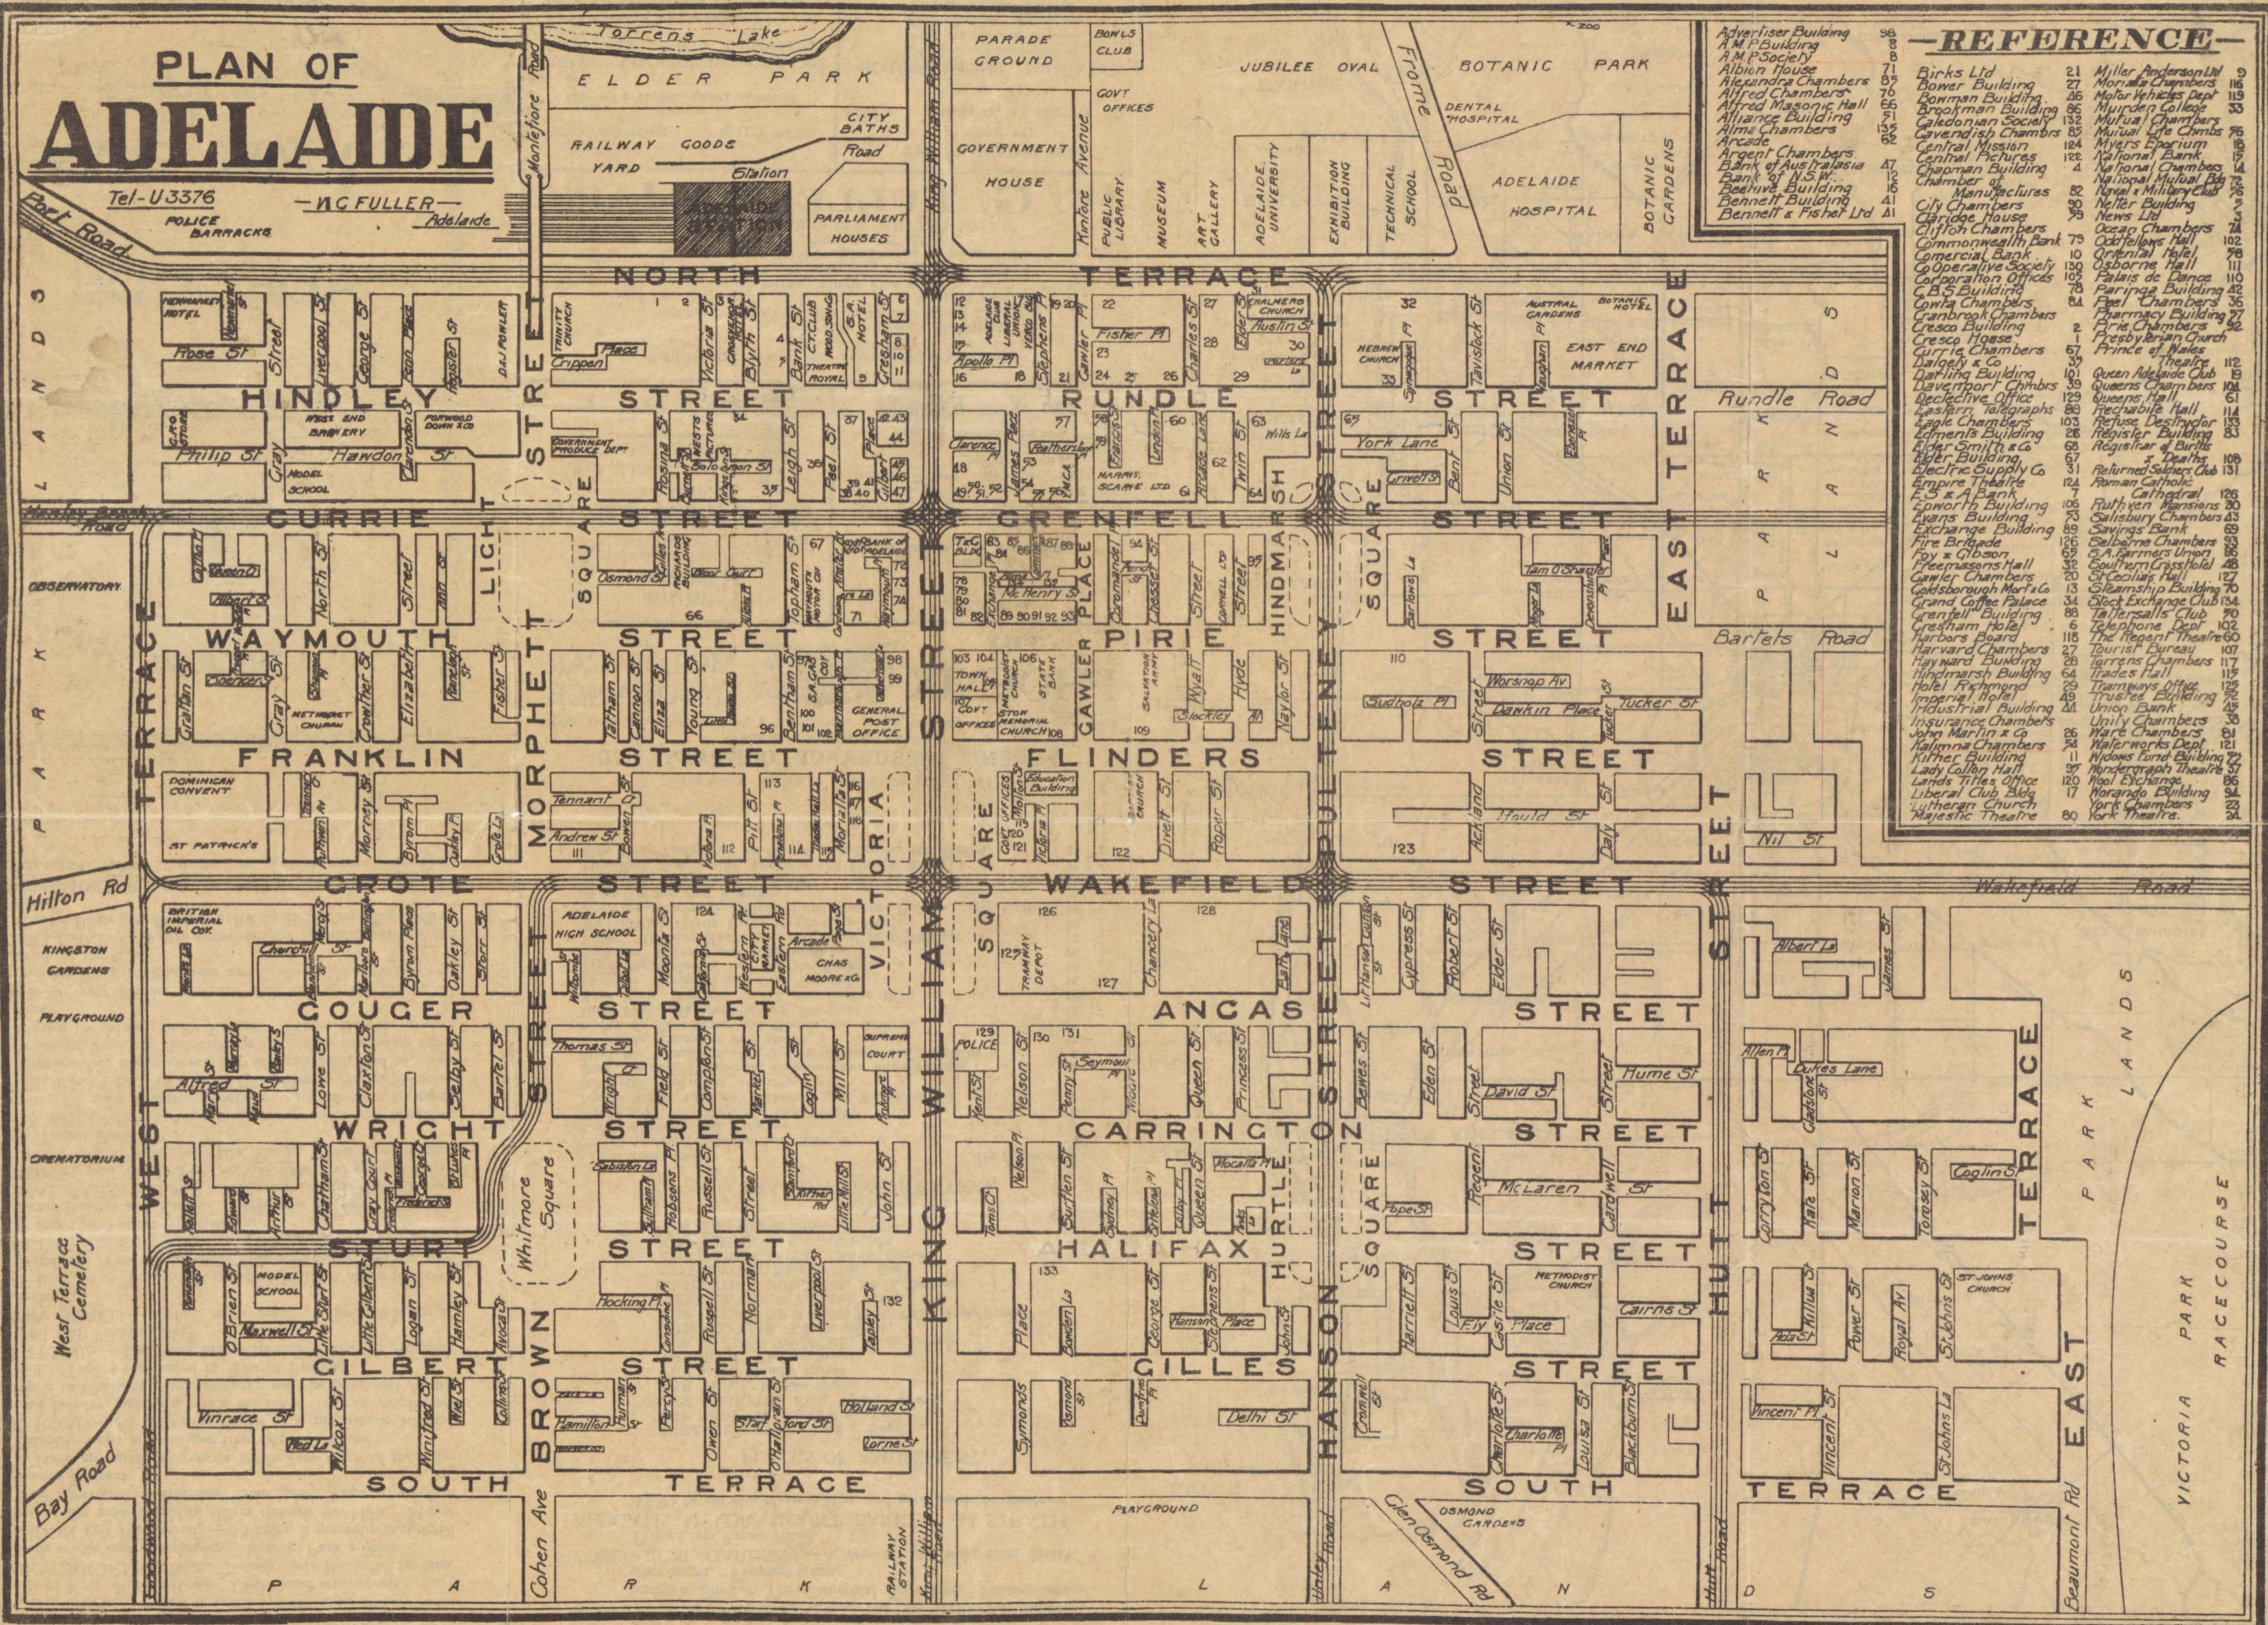

PLAN OF ADELAIDE

Tel-U3376 - W.G. FULLER - Adelaide

-REFERENCE-

Advertiser Building	71	Miller Anderson Ltd	9
A.M.P. Building	71	Norman Chambers	116
Albion House	75	Mulor Vehicles Dept	33
Alexandra Chambers	66	Murden College	86
Alfred Chambers	75	Mutual Chambers	76
Alliance Masonic Hall	71	Mutual Life Chmbs	76
Alliance Building	71	Mutual Life Chmbs	76
Alma Chambers	71	National Bank	122
Argent Chambers	71	National Bank	122
Bank of Australasia	71	National Mutual Bldg	122
Bank of N.S.W.	71	Royal Military Club	72
Bankers Building	71	Royal Military Club	72
Bennett Building	71	News Ltd	72
Bennett & Fisher Ltd	71	Ocean Chambers	72
		Odette's Hall	102
		Oriental Hotel	78
		Osborne Hall	111
		Palais de Danse	110
		Partridge Building	82
		Pharm Building	36
		Pharmacy Building	77
		Phine Chambers	77
		Presbyterian Church	72
		Prince of Wales	112
		Queen Adelaide Club	19
		Queens Chambers	104
		Queens Hall	61
		Reichardt Hall	114
		Refuge, Desford	133
		Register Building	83
		Registrar of Births	109
		Returned Soldiers Club	109
		Roman Catholic	131
		S. A. Cathedral	126
		Ruthven Mansions	30
		Salisbury Chambers	43
		Savings Bank	69
		Seafarers Chambers	83
		S. A. Farmers Union	86
		Southern Cross Hotel	48
		St. Collins Hall	127
		Stamship Building	70
		Stock Exchange Club	134
		Tattersalls Club	70
		Telephone Dept	102
		The Regent Theatre	60
		Tourist Bureau	107
		Tarrens Chambers	117
		Trades Hall	117
		Tramways Office	125
		Trusts Building	72
		Union Bank	45
		Unity Chambers	36
		Ware Chambers	81
		Waterworks Dept	121
		Wolcotts Building	77
		Wundergraph Theatre	86
		Wool Exchange	86
		Woranda Building	94
		York Chambers	24
		York Theatre	24