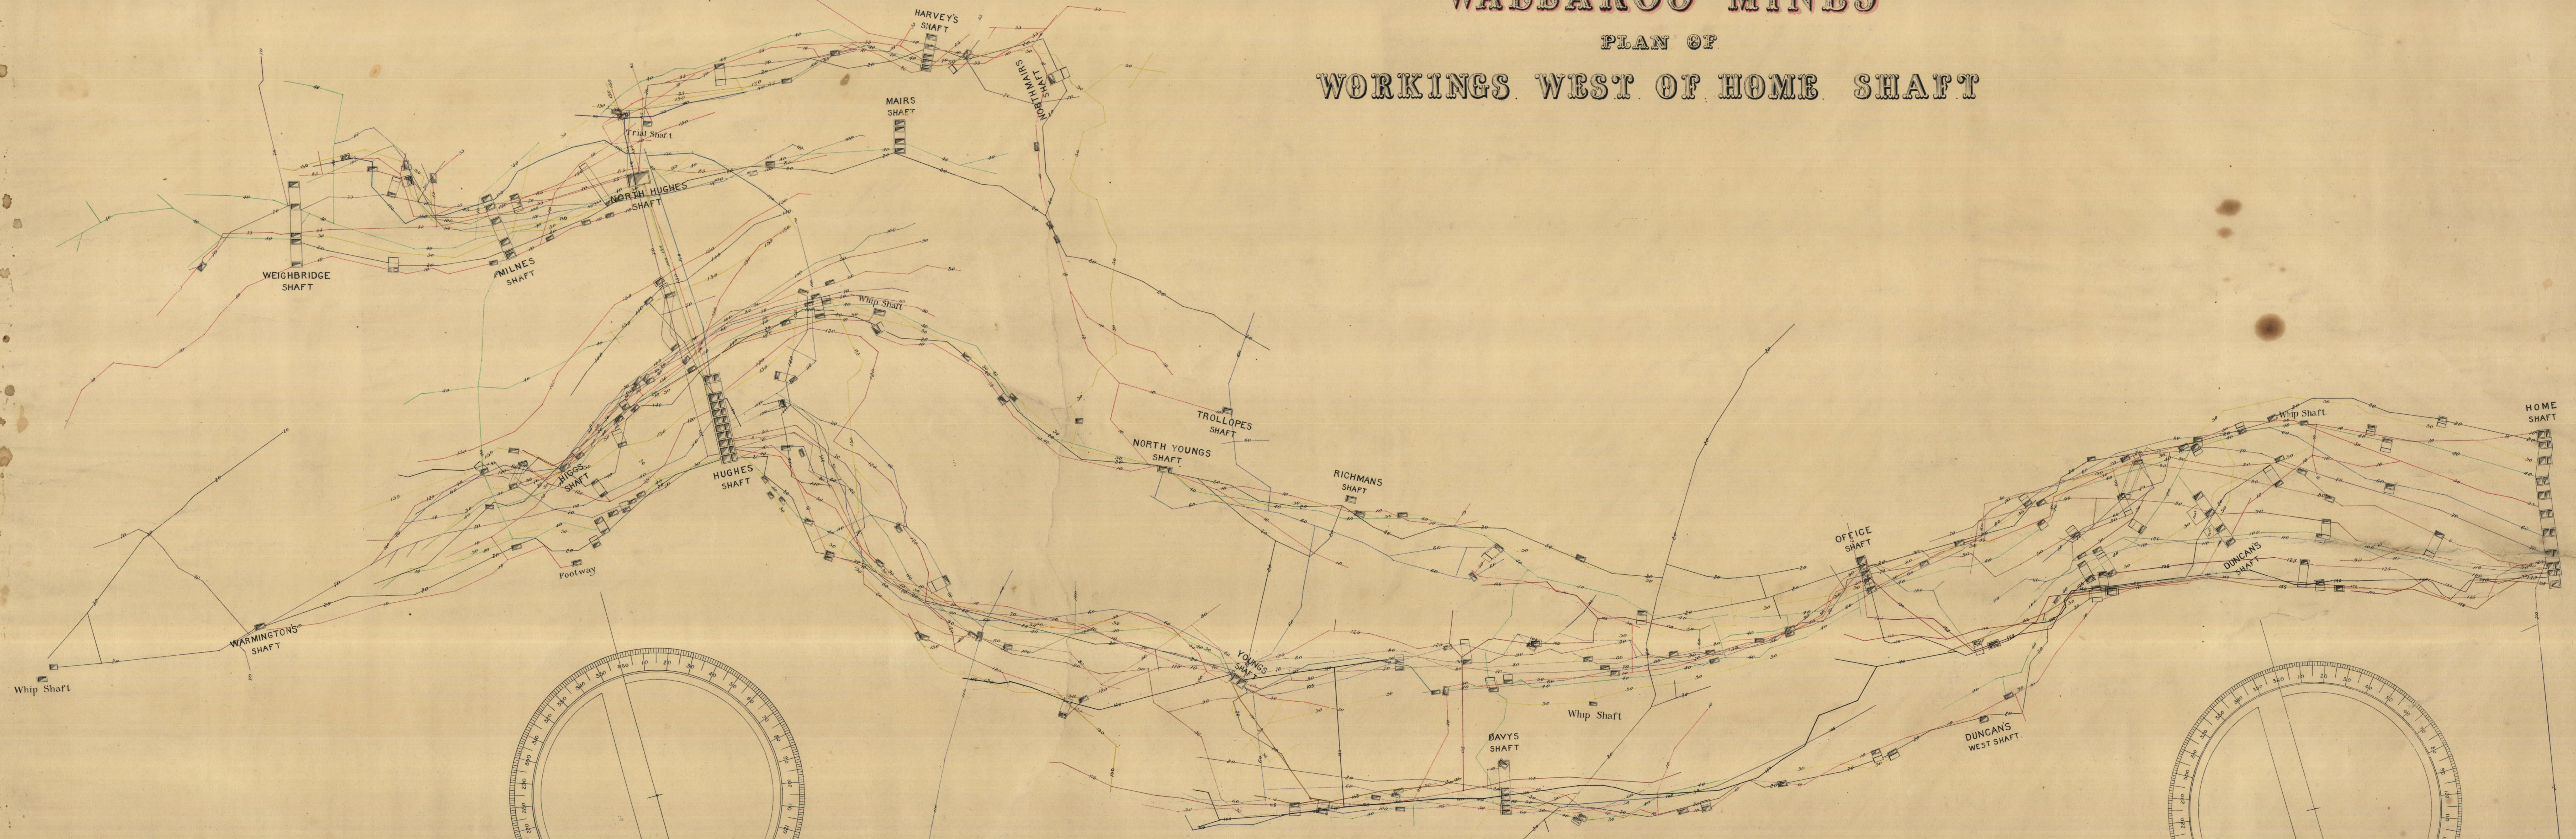

# WALLAROO MINES

## PLAN OF WORKINGS WEST OF HOME SHAFT

SCALE

Six fathoms to one inch.