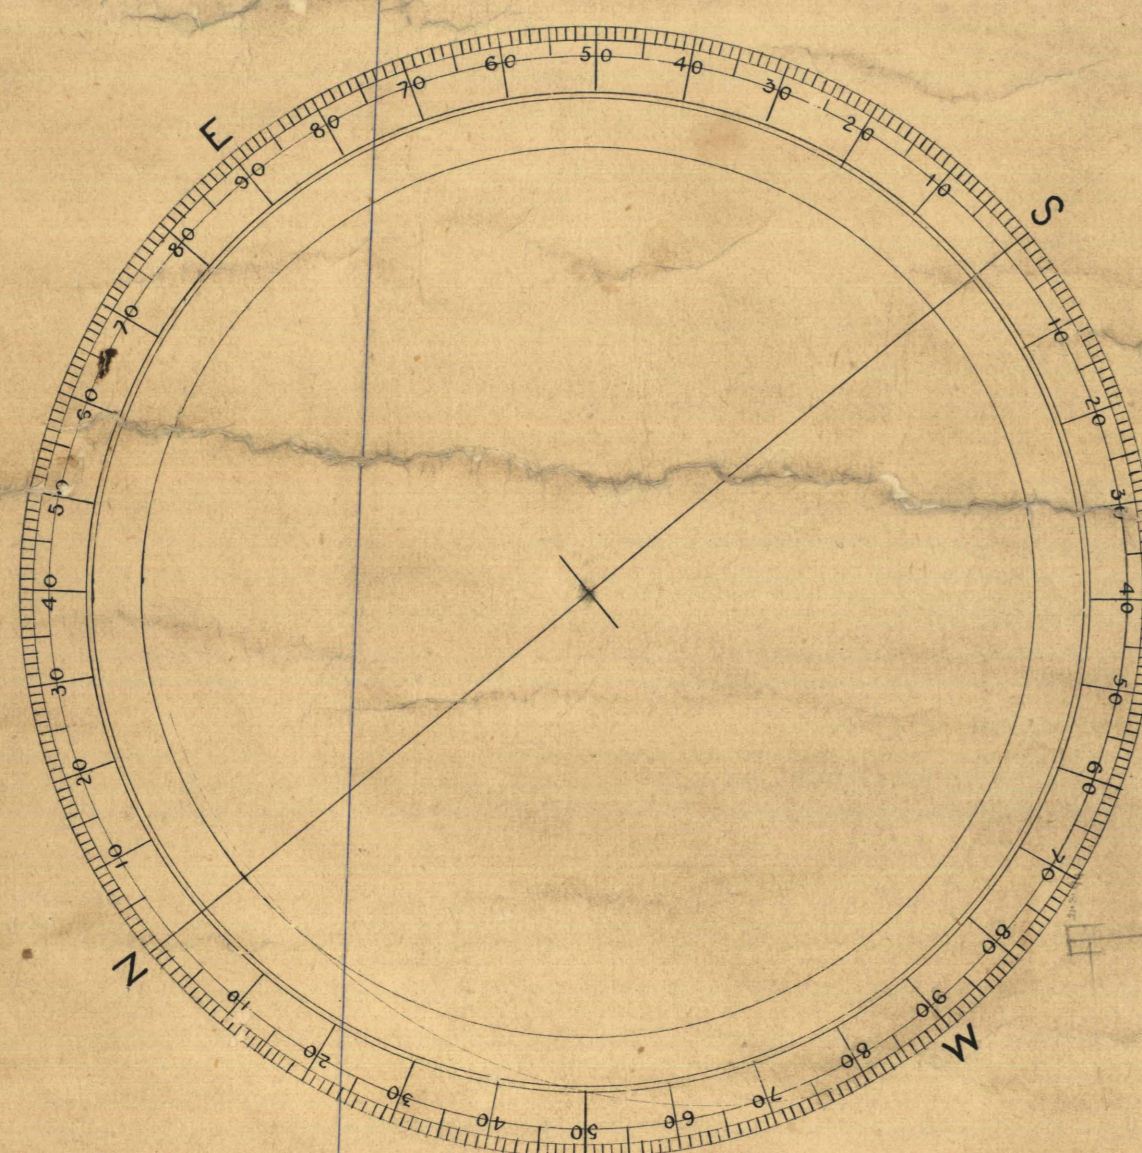

PLAN
of
BOWERS LODGE
Green's Shaft

Scale
of fathoms - one inch

Drawn May 17, 1863

1917L
G667(112185)