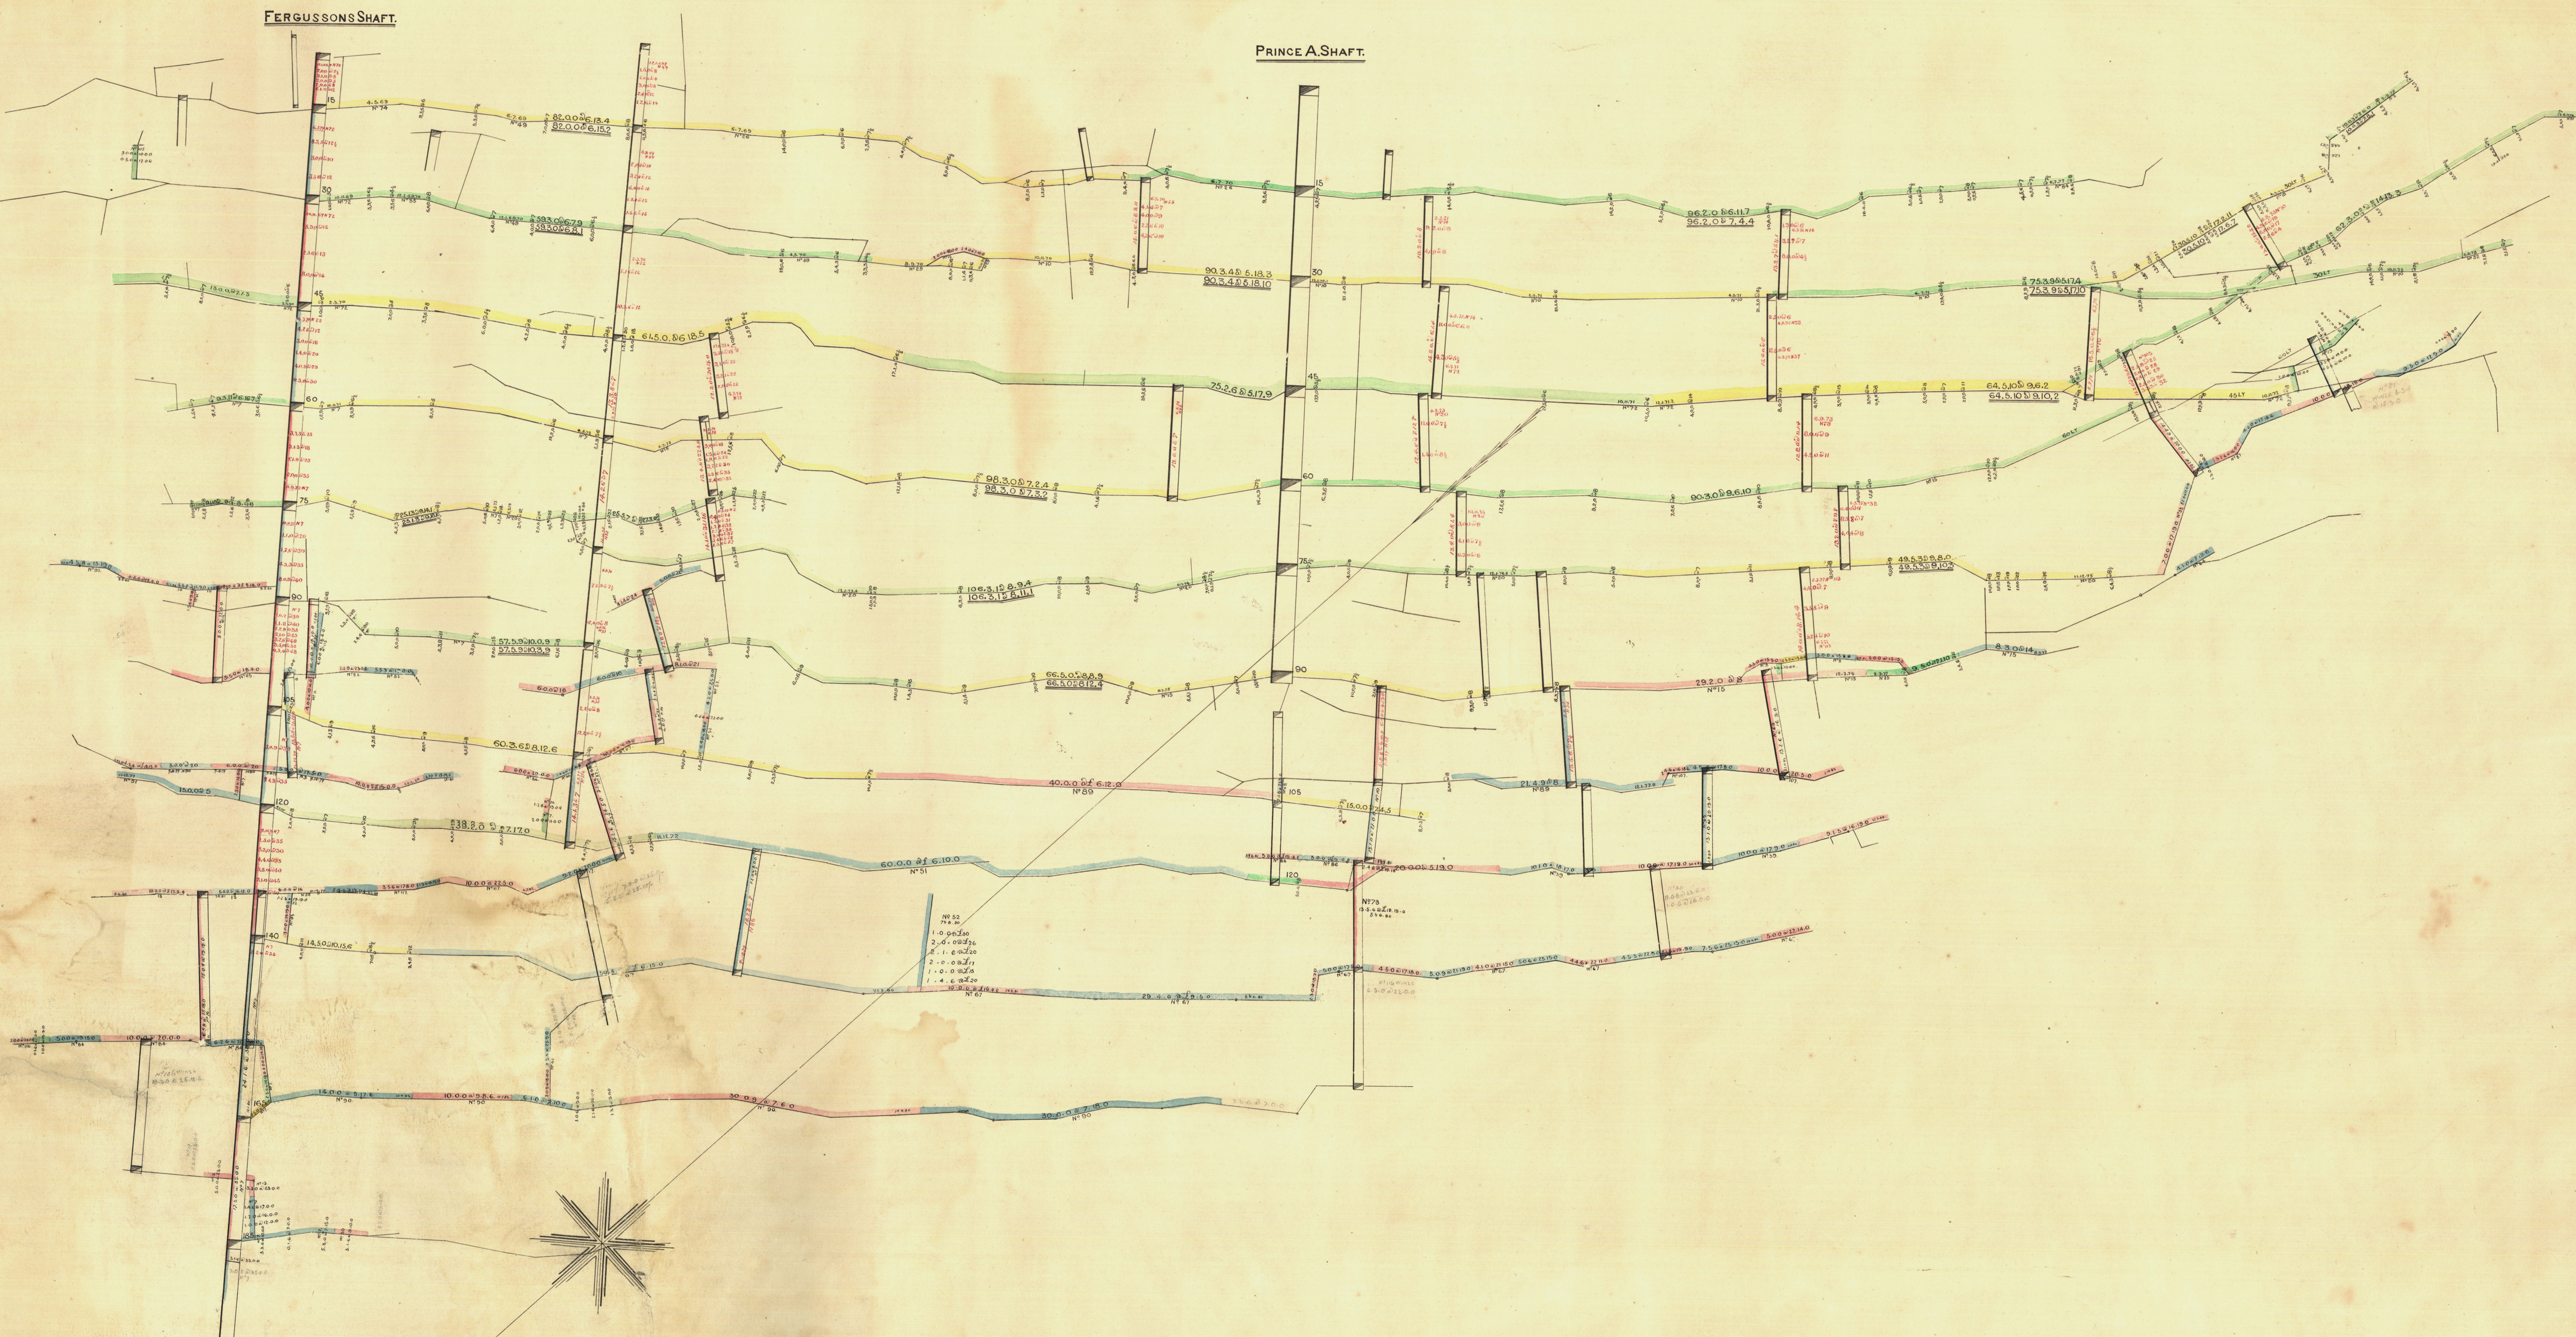

# PLAN OF FERGUSSON'S

**Reference**

- Green & Yellow  Tutwork.
- Pink & Blue  Contracts.