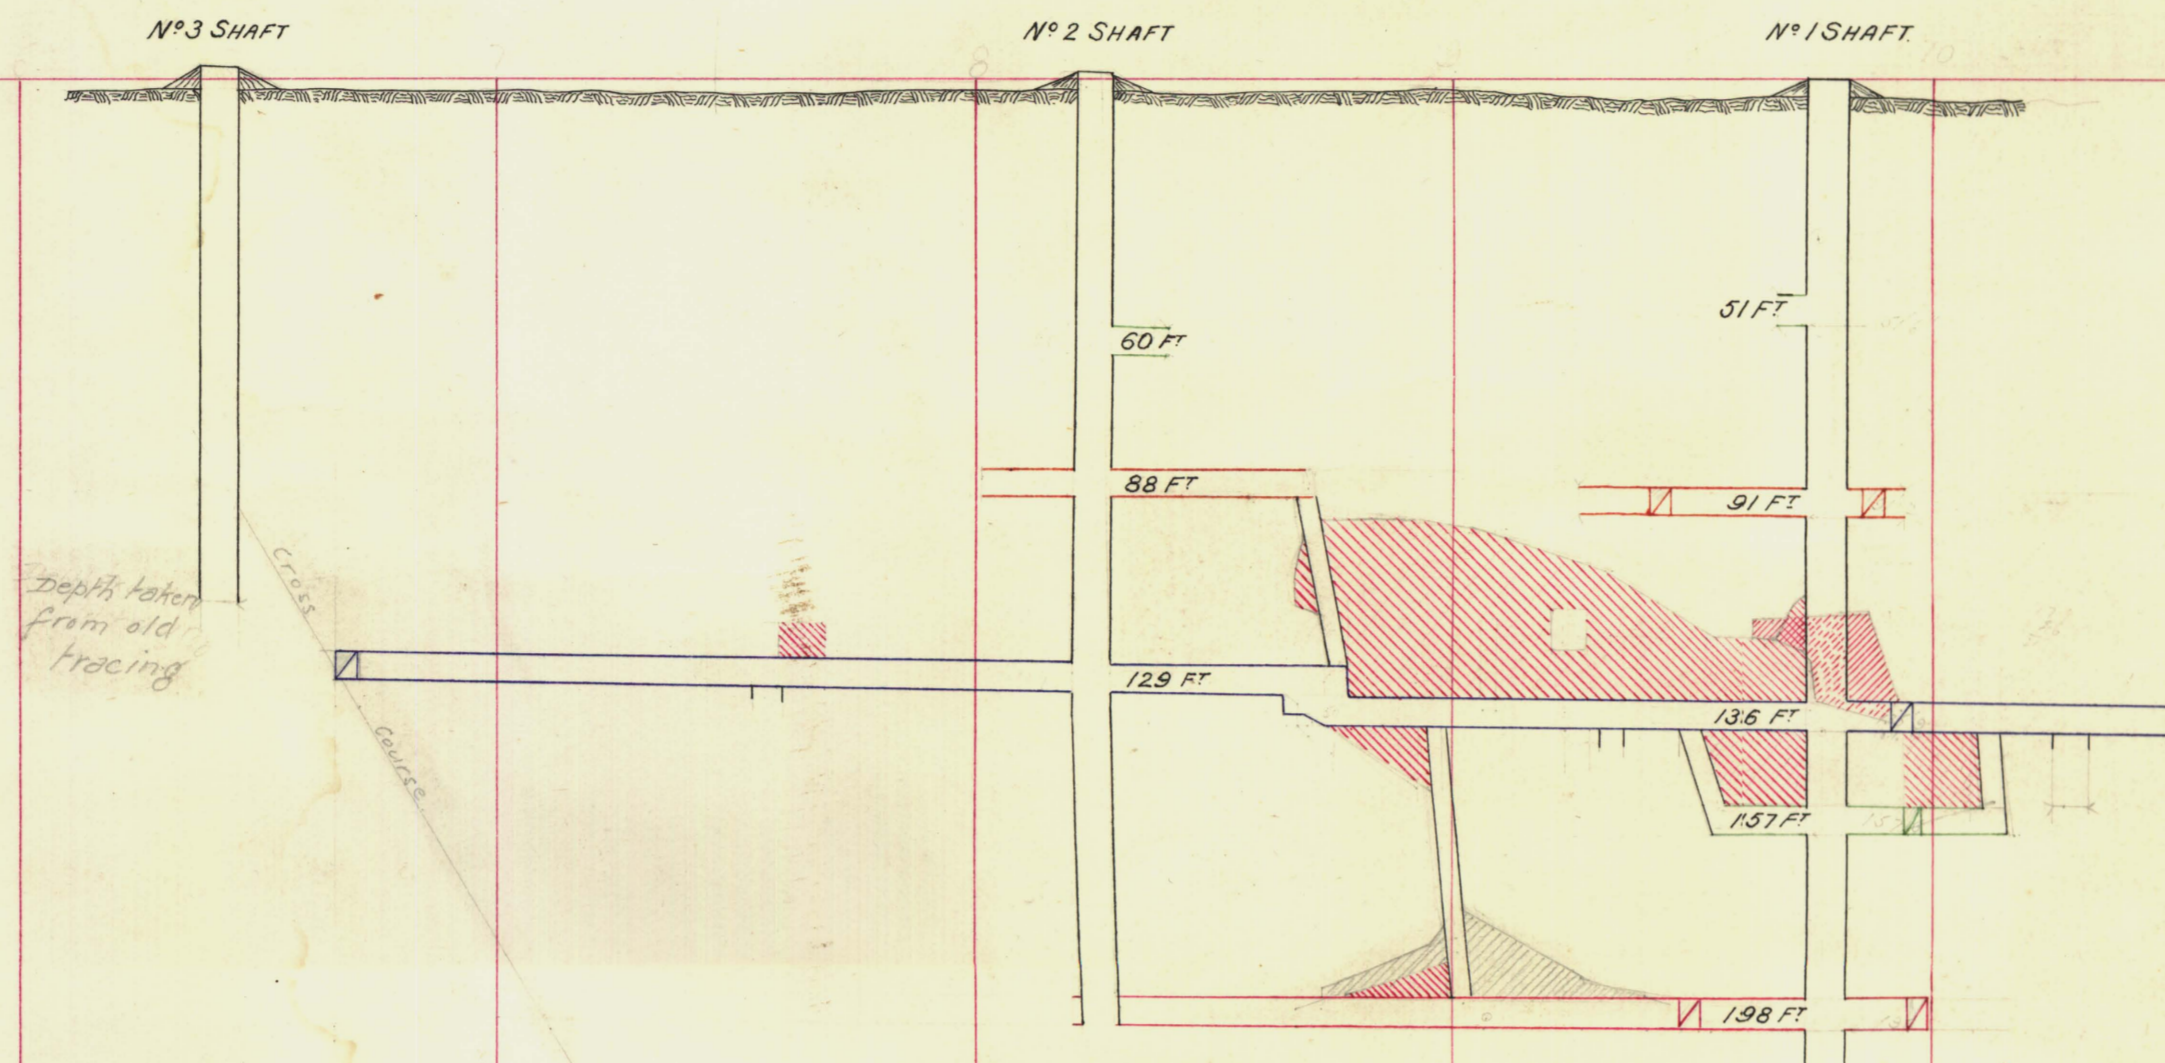

WALLAROO AND MOONTA MINING AND SMELTING CO^o LTD
MOONTA MINES

LONGITUDINAL SECTION
MOONTA CENTRAL

SCALE :- 40 FEET = 1 INCH

N.E. Datum Level = Collar of No. 1 Shaft

3 4 5 6 7 8 9 10 11 12 13 14 15 16

E.B.D.
24/10/07
1906L
666/7(EI.2.35)