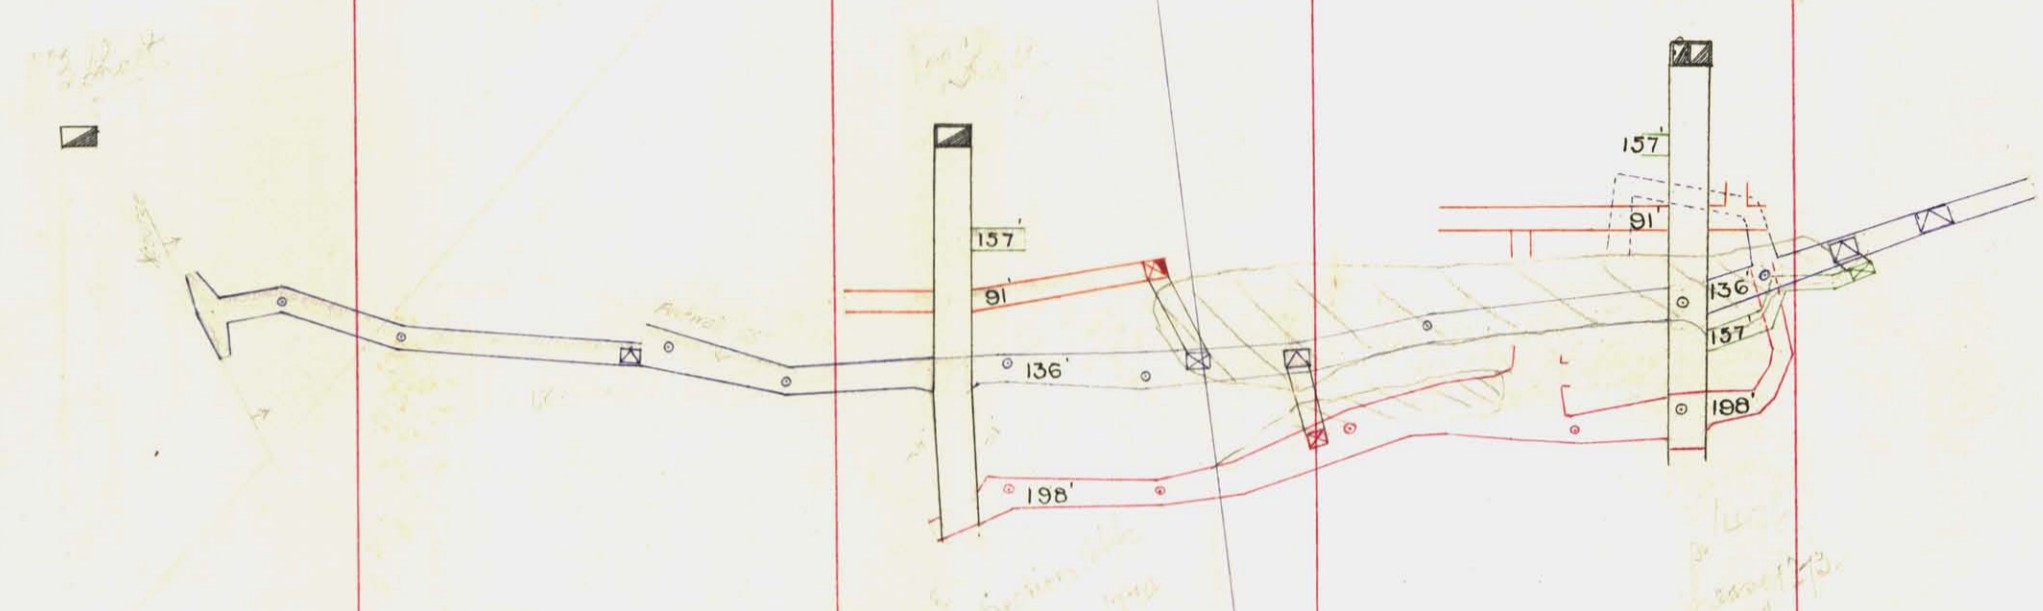

WALLAROO AND MOONTA MINING AND SMELTING CO<sup>LD</sup>  
MOONTA MINES

PLAN OF WORKINGS AT  
MOONTA CENTRAL

SCALE :- 40 FEET = 1 INCH

LEVELS	
COLOUR SCHEME	
91 FT	Red
136 FT	Blue
157 FT	Green
198 FT	Orange

1 2 3 4 5 6 7 8 9 10 11 12 13 14 15 16 17 18 19

E.B.D.  
24/9/07  
1905L  
G.C.47(EP.2-25)