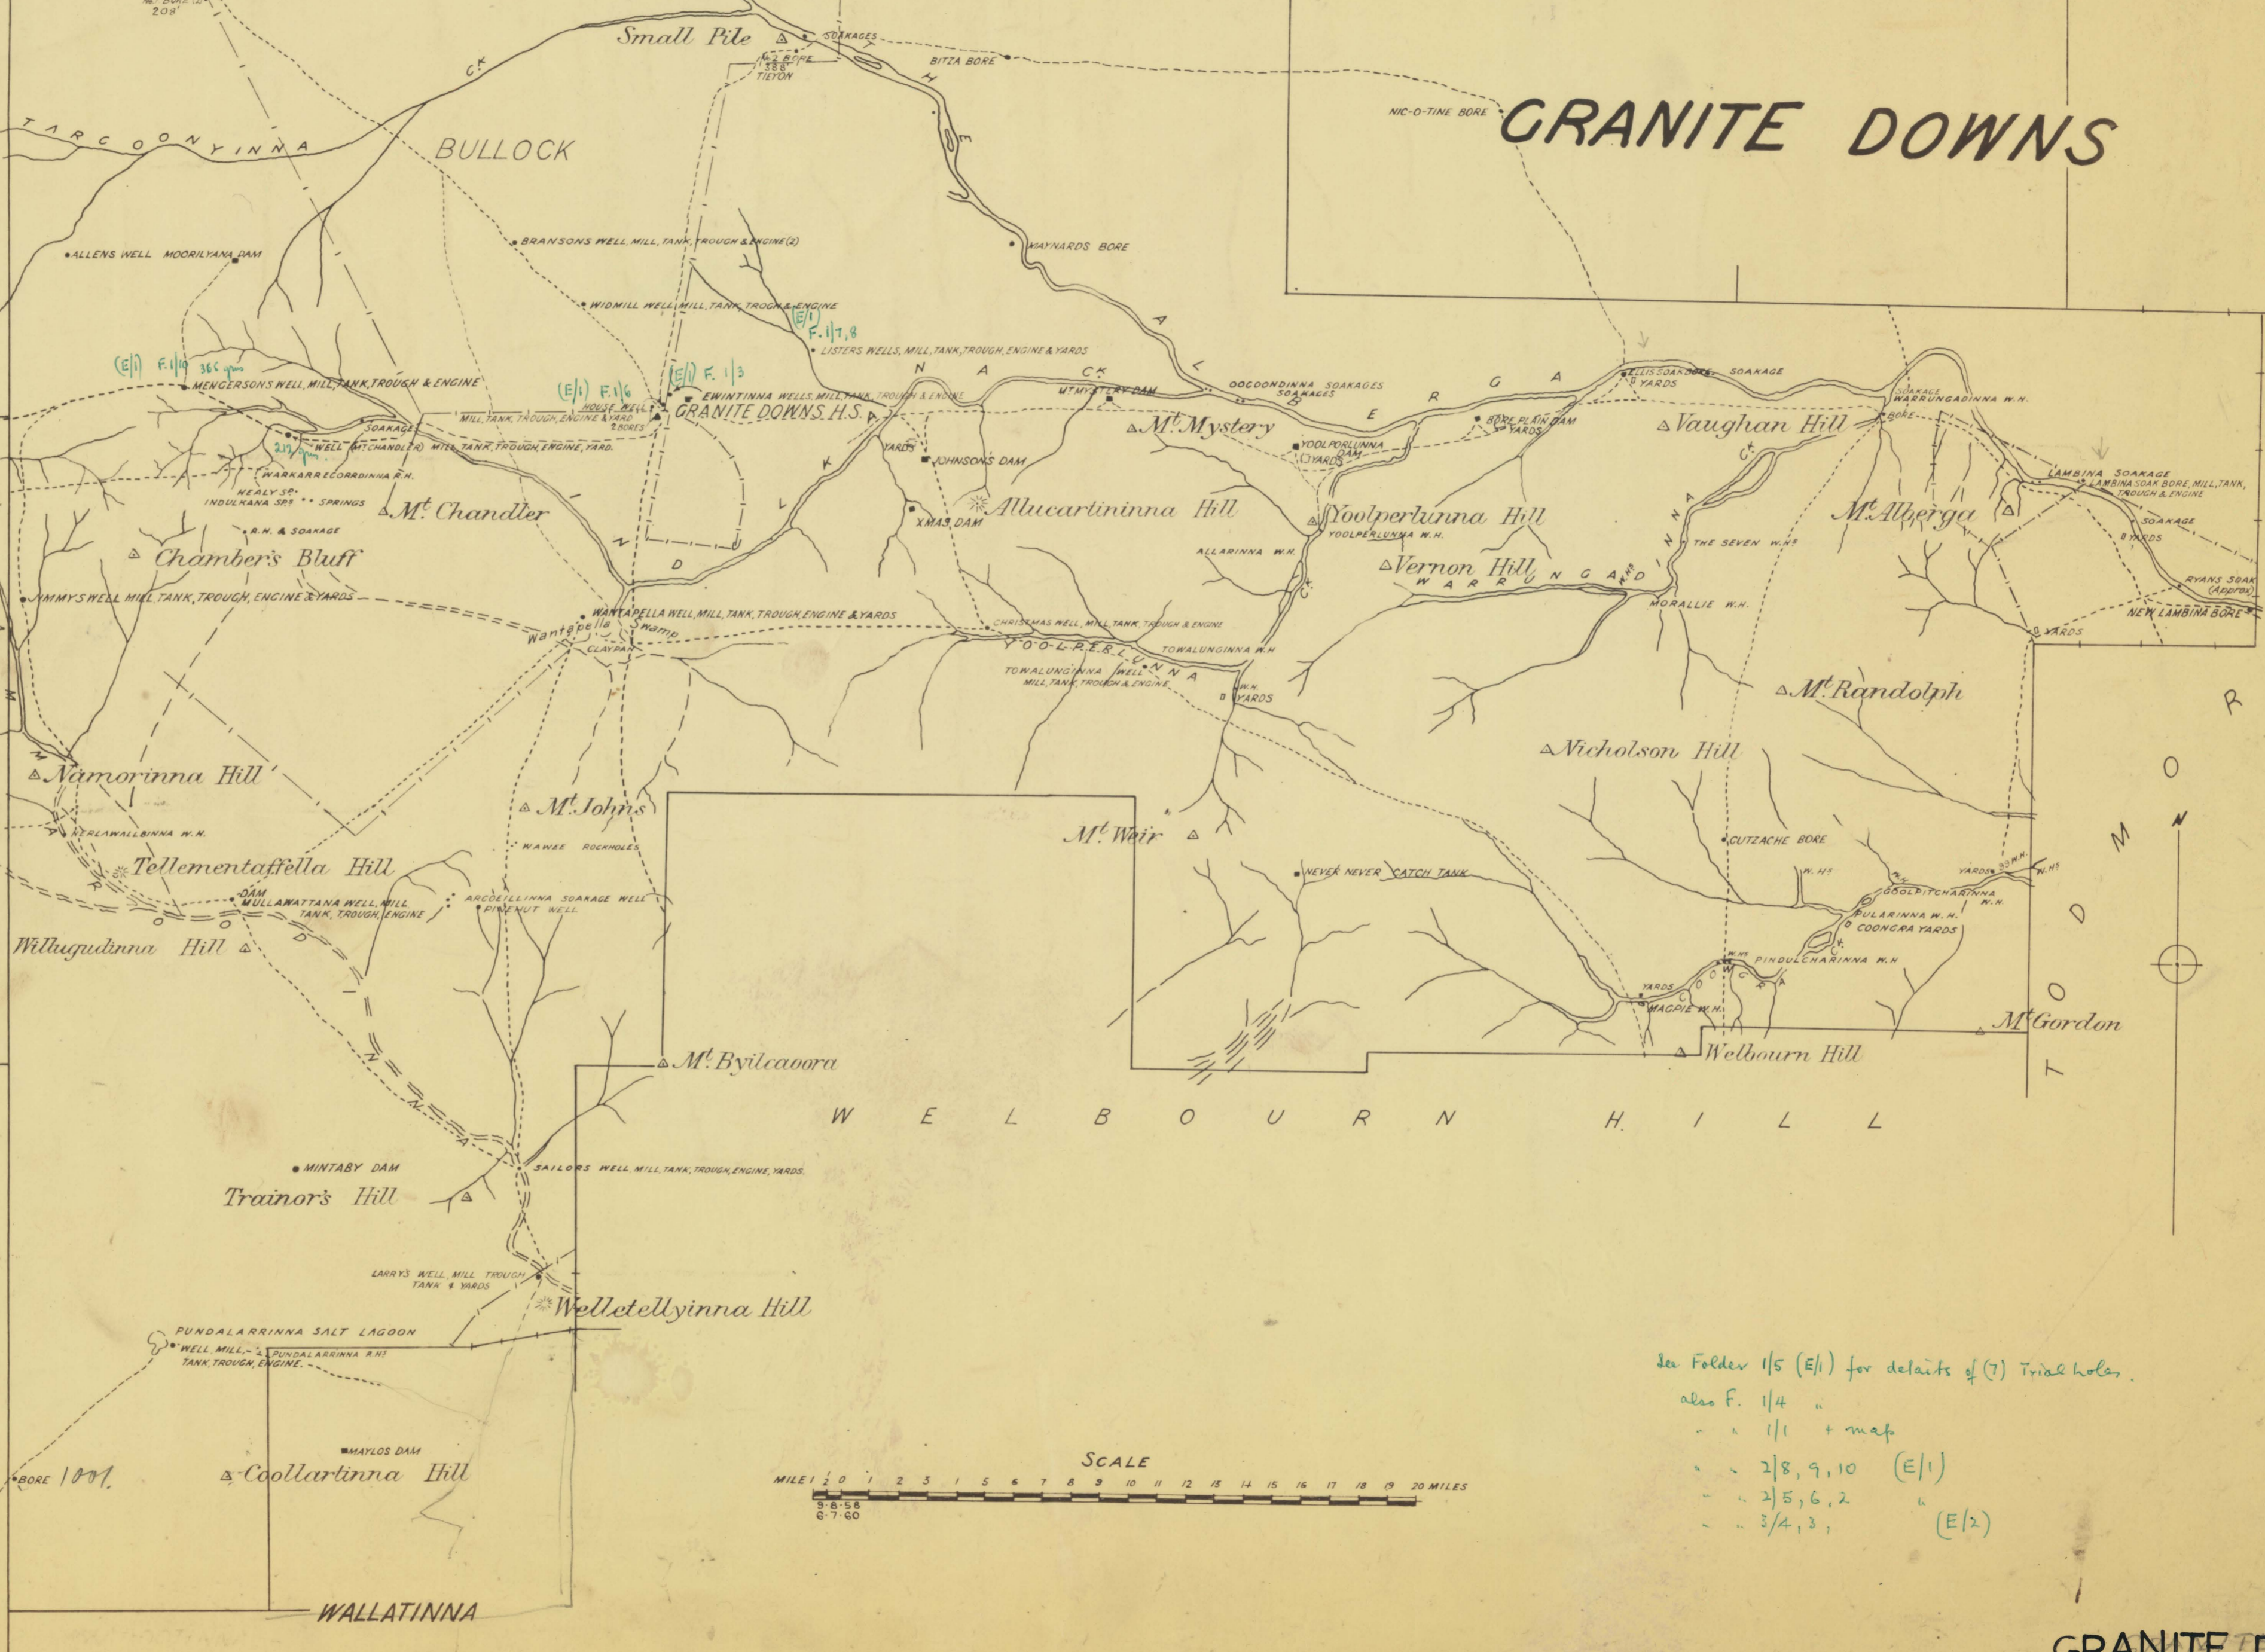

AGNES CREEK | ROWLAND HILL | UNGALOOTANNA

Curralulla Sub.

5/15/10
10/15/10

GRANITE DOWNS

KENMORE PARK

EVERARD PARK

OFFICER CREEK

5/15/10
10/15/10

See Folder 1/5 (E/1) for details of (7) Trial holes.
 also F. 1/4 "
 " 1/1 + map
 " 2/8, 9, 10 (E/1)
 " 2/5, 6, 2 "
 " 3/4, 3, (E/2)

GRANITE DOWNS

ZM