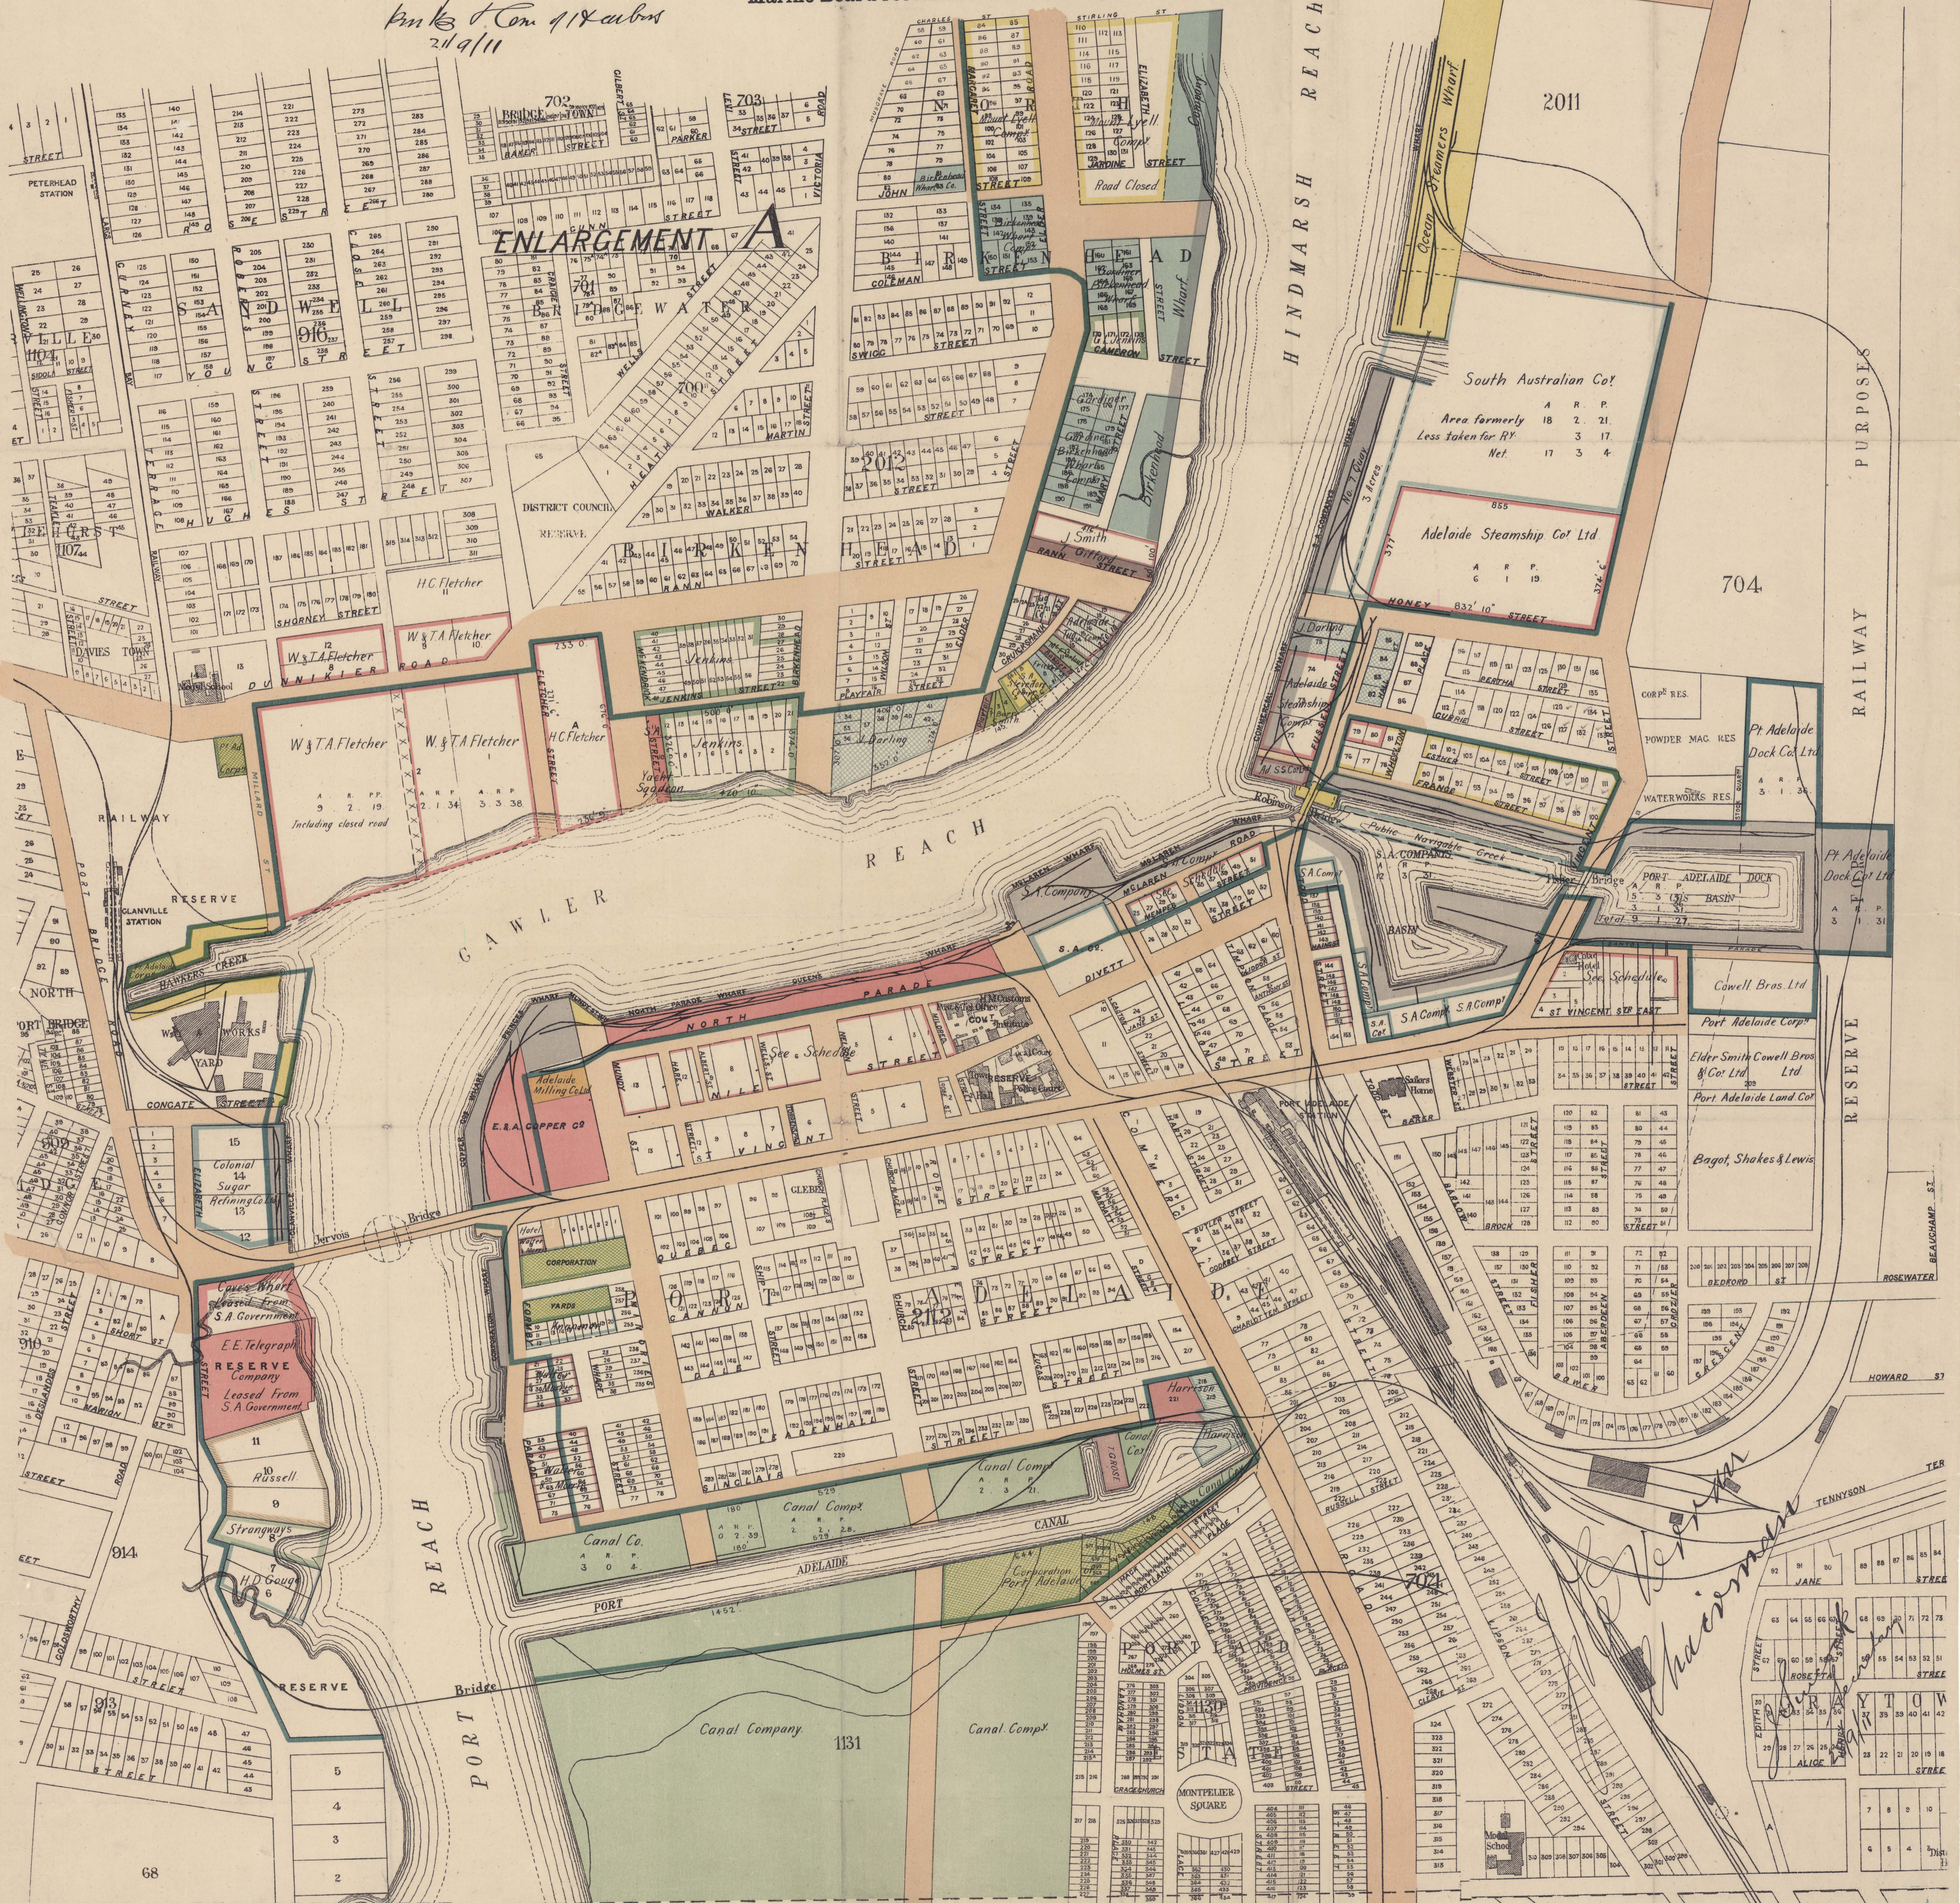

PORT ADELAIDE WHARVES AND WATER FRONTAGES.

The dark Green line marks the Boundary of the Properties which the President of the Marine Board recommends should be purchased.

*Amber Leaf
Plan of Com. 918 cubes
21/9/11*